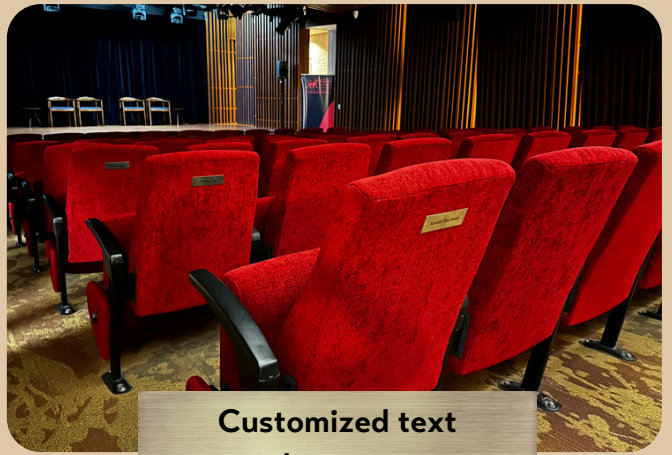

This isn't just a seat — it's a meaningful gift idea for birthdays or special occasions, leaving a lasting impression!

**Preserve the past and uplift the future
of creativity and learning!**

STAGE

A	10	9	8	7	6	5	4	3	2	1		
B	10	9	8	7	6	5	4	3	2	1		
C	11	10	9	8	7	6	5	4	3	2	1	
D	11	10	9	8	7	6	5	4	3	2	1	
E	11	10	9	8	7	6	5	4	3	2	1	
F	11	10	9	8	7	6	5	4	3	2	1	
G	11	10	9	8	7	6	5	4	3	2	1	
H	11	10	9	8	7	6	5	4	3	2	1	
I	11	10	9	8	7	6	5	4	3	2	1	
J												
									4	3	2	1

Theater seats

HK\$35,000

Named seats

Customized text and messages

PLAQUE INSCRIPTIONS

ASHK will contact you for the plaque inscription and seat location preferences. Each plaque will be displayed at the back of your selected seat, featuring up to two lines. Plaque dimensions are approximately 11.5 cm x 3.5 cm. Please note that seat selections are made on a first-come-first-served basis.