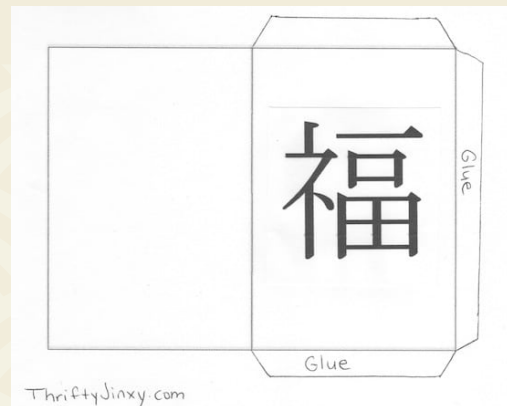

LUNAR NEW YEAR 2021

Red Envelope

Materials

- Red Envelope Template
 - We used the Red Envelope template from ThriftyJinxy.com
- Red Paper
- Scissors
- Glue

Optional:

- Markers
- Glitter

Instructions

1. Download the template and print it out. You can choose to print it out directly onto the red paper and then cut it out. Or, if your paper is too thick for your printer, print it out on regular paper, cut it out, and trace it over red paper.
2. Once you have your template printed and cut out, simply fold it along the lines and glue together the two sides (labeled glue). Make sure to leave the top open!
3. Decorate and done!