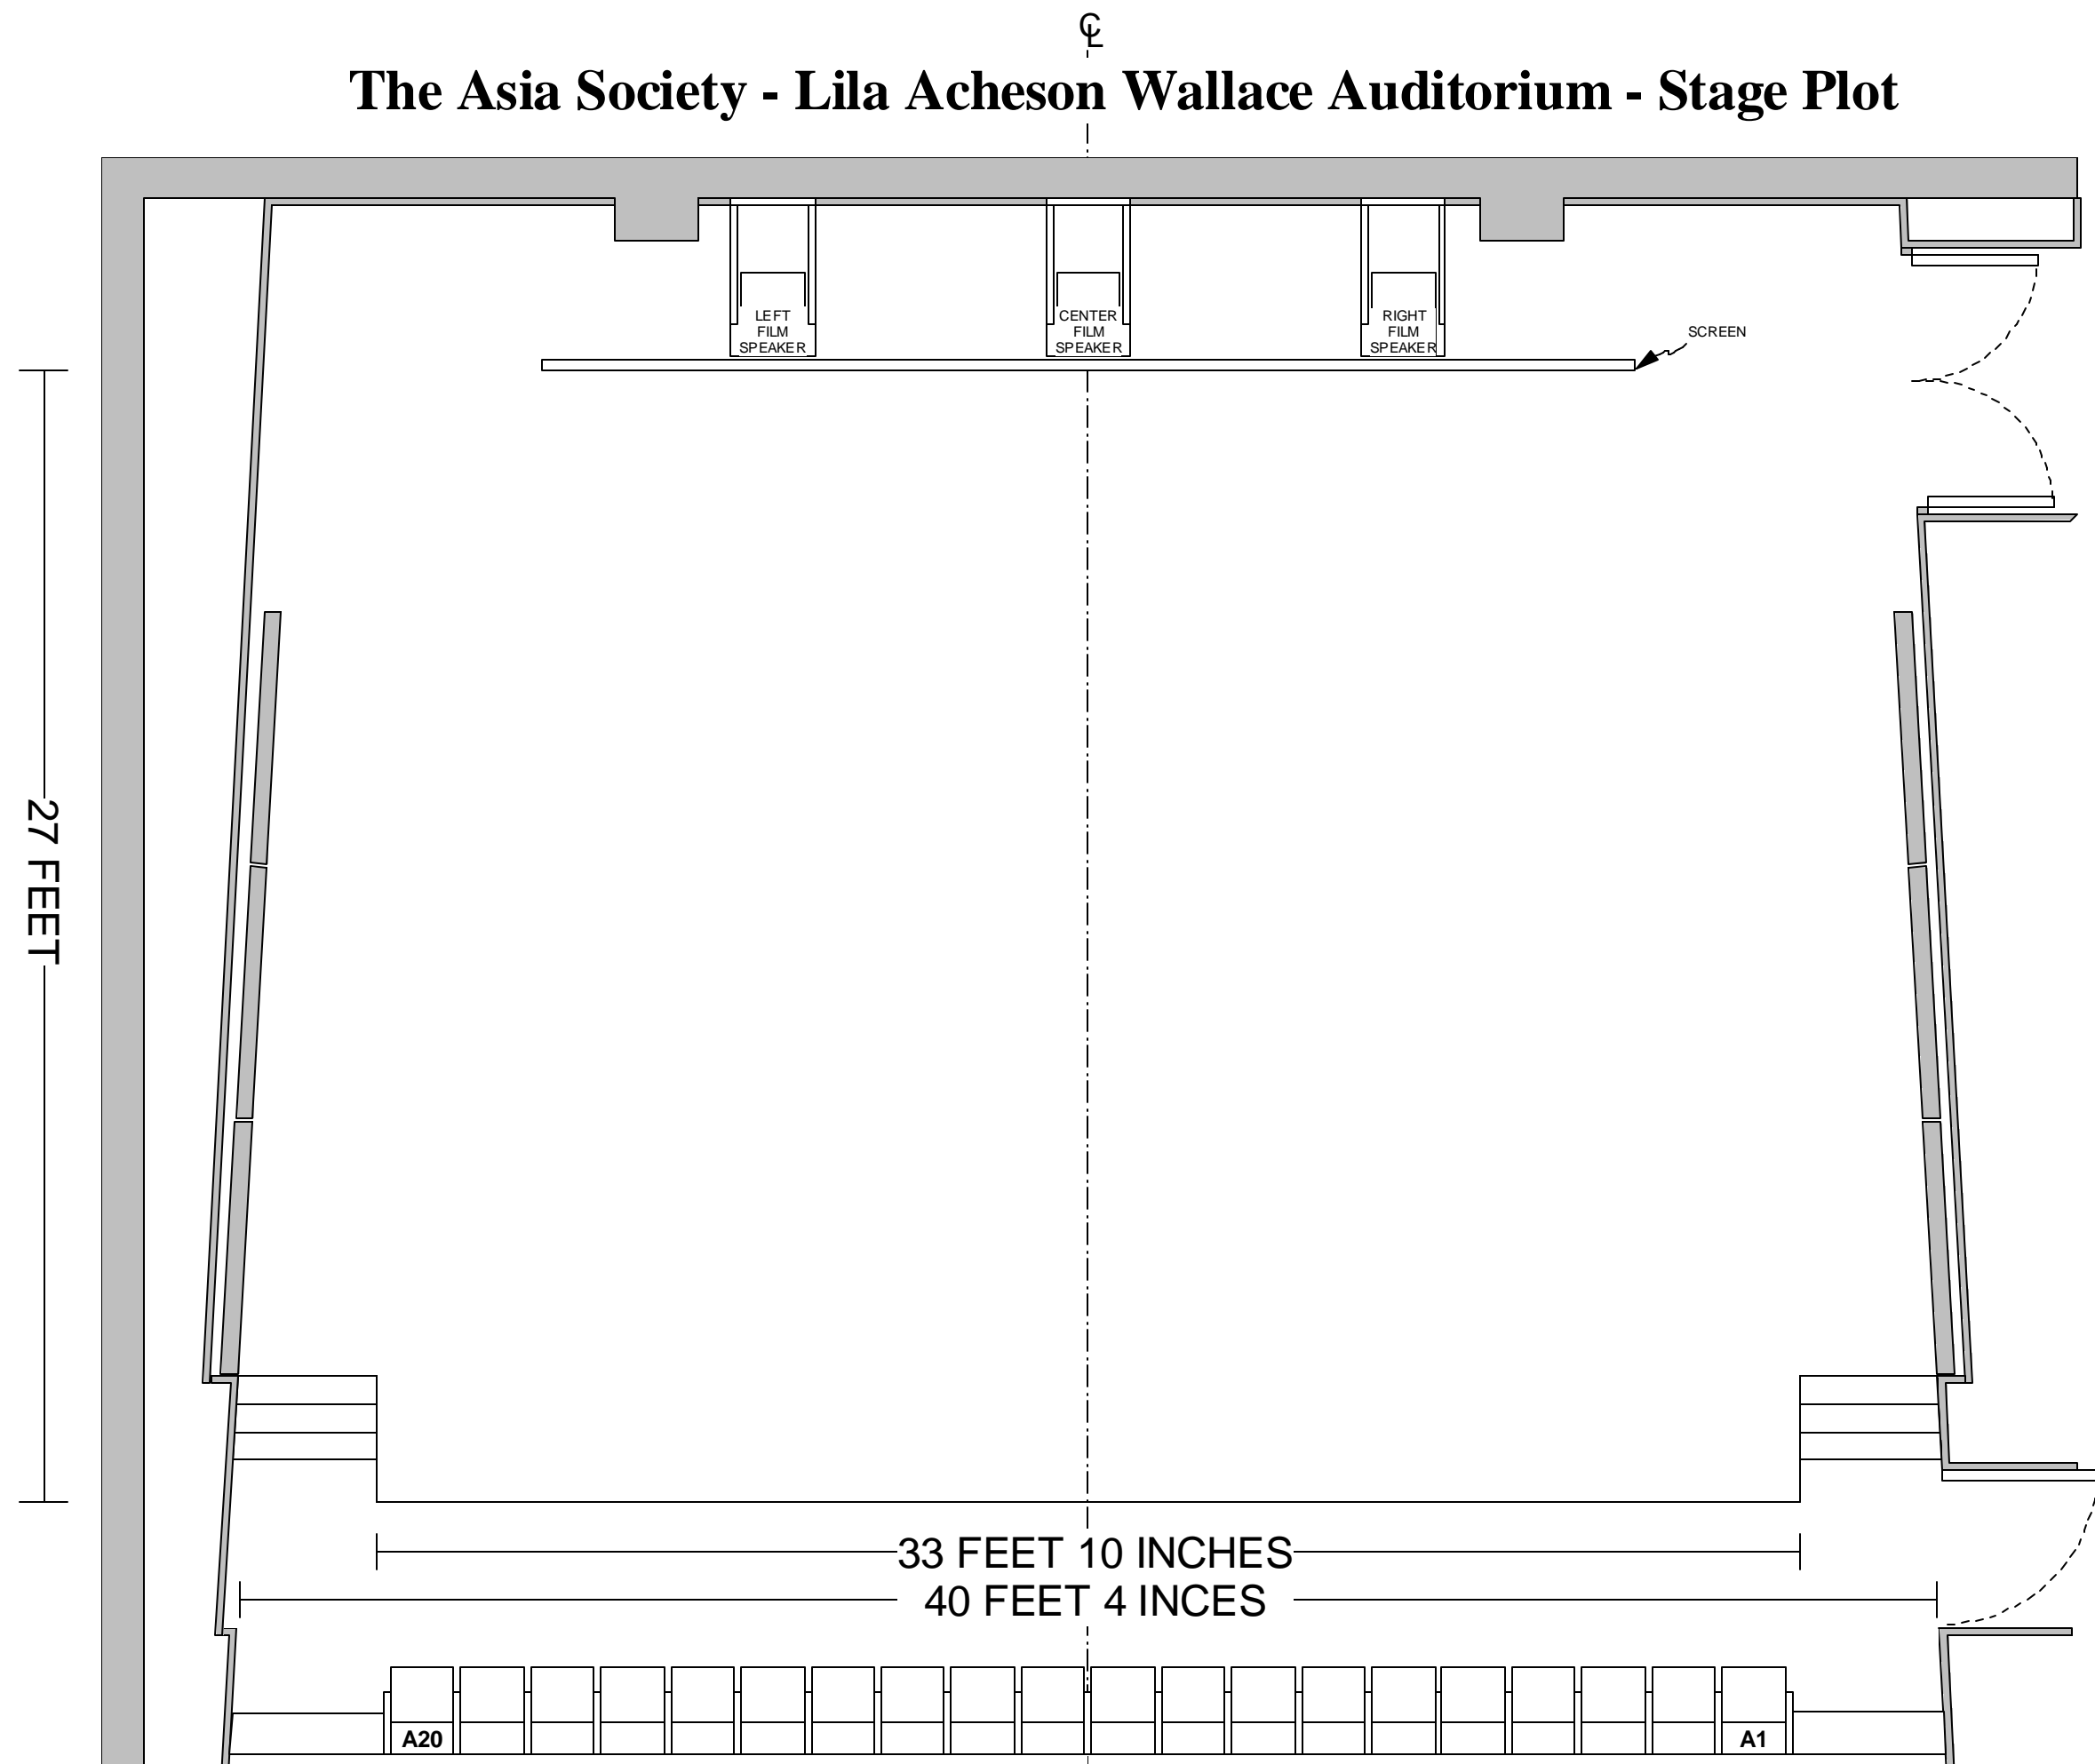

# The Asia Society - Lila Acheson Wallace Auditorium - Stage Plot

# The Asia Society - Lila Acheson Wallace Auditorium

258 seats plus 2 wheelchair positions (row M)

33 FEET 10 INCHES

40 FEET 4 INCHES

4 FEET  
2 INCHES

BOX BOOM

BOX BOOM

FOH CEILING COVE

51 FEET

6 FEET

M18

M1

DIMMER ROOM

LIGHTING / PROJECTION BOOTH

SOUND BOOTH