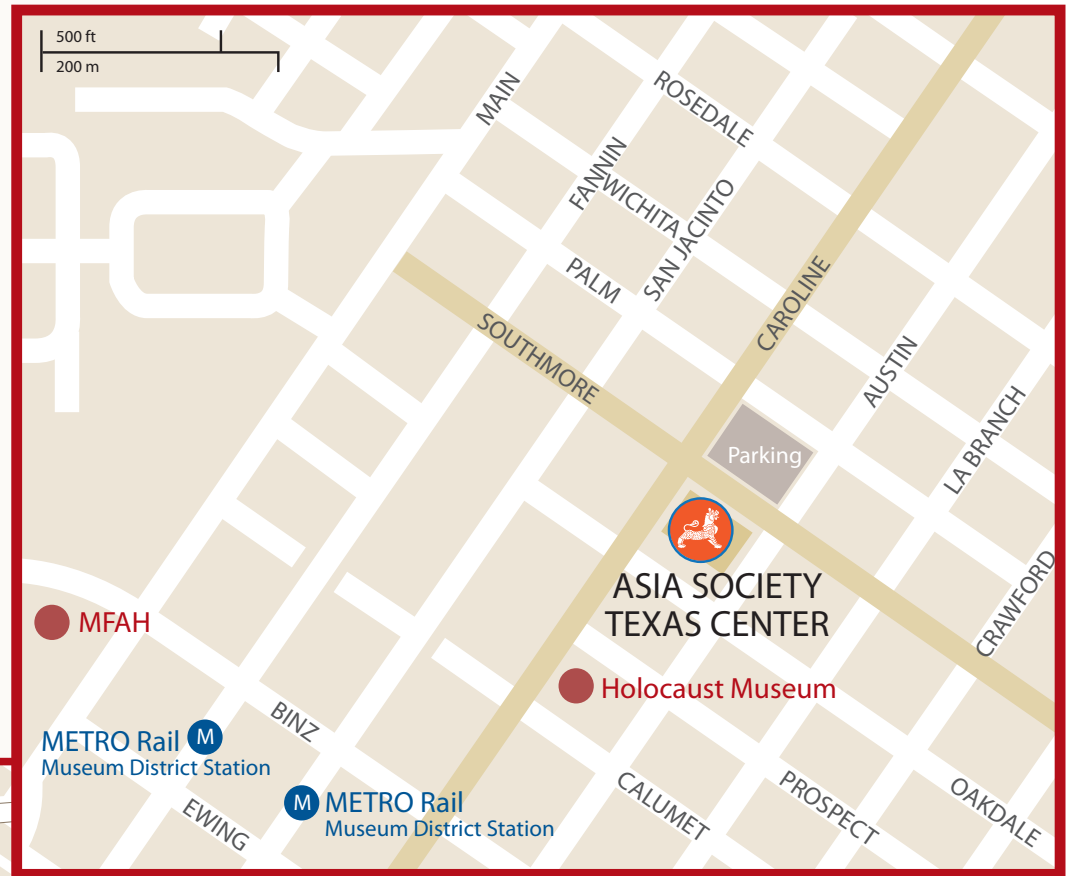

ASIA SOCIETY TEXAS CENTER

Driving Directions and Parking

From 59 South

1. Start out going **north** on US 59, Southwest Freeway
2. Take the **Main** Exit
3. Turn **right** onto Main
4. Turn **left** onto Southmore

From 59 North

1. Start out going **south** on US 59, Southwest Freeway
2. Take the **Fannin** Exit
3. Turn **slight-left** onto Fannin
4. Turn **left** onto Southmore

From 288 South

1. Start out going **north** on TX 288, South Freeway
2. Take the **Southmore** Exit
3. Turn **left** onto Southmore

From 288 North

1. Start out going **south** on TX 288, South Freeway
2. Take the **Southmore** Exit
3. Turn **right** onto Southmore

Asia Society Texas Center Parking Southmore at Caroline

Parking Entrances are located on the **Caroline** and **Austin** sides of the parking lot.
 From 59, Southwest Freeway, turn left from Southmore onto Caroline to enter the parking lot
 From 288, South Freeway, turn right onto Austin to enter the parking lot