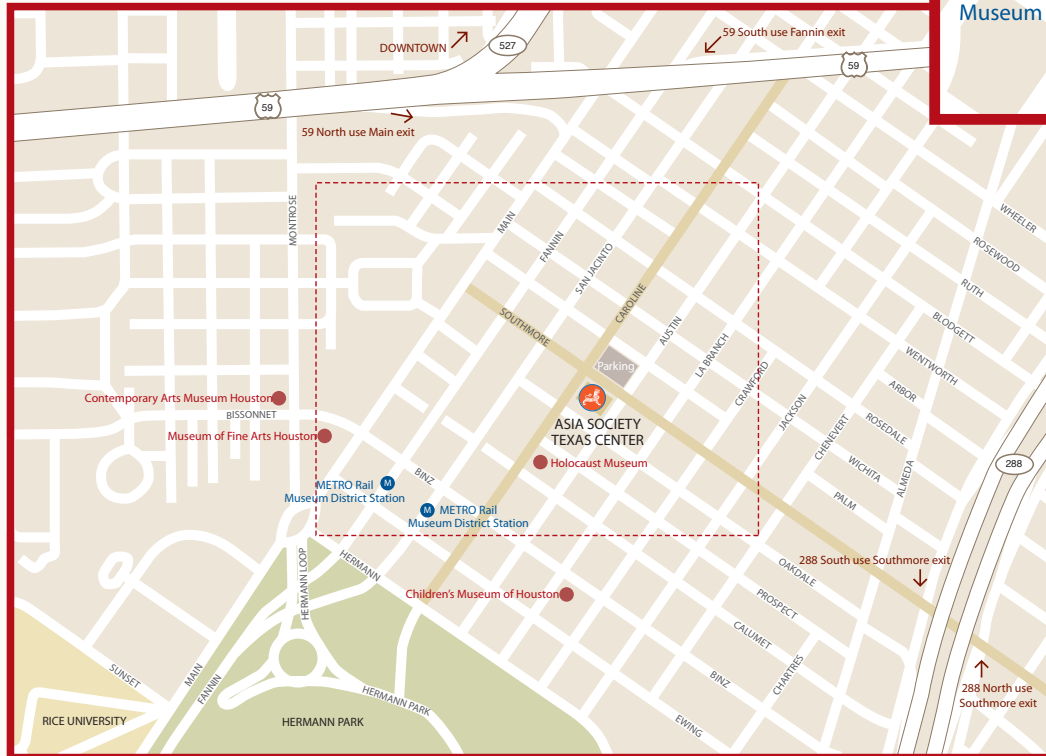

ASIA SOCIETY TEXAS CENTER

Driving Directions and Parking

From 59 South

1. Start out going **north** on US 59, Southwest Freeway
2. Take the **Main** Exit
3. Turn **right** onto Main
4. Turn **left** onto Southmore

From 59 North

1. Start out going **south** on US 59, Southwest Freeway
2. Take the **Fannin** Exit
3. Turn **slight-left** onto Fannin
4. Turn **left** onto Southmore

From 288 South

1. Start out going **north** on TX 288, South Freeway
2. Take the **Southmore** Exit
3. Turn **left** onto Southmore

From 288 North

1. Start out going **south** on TX 288, South Freeway
2. Take the **Southmore** Exit
3. Turn **right** onto Southmore

Asia Society Texas Center Parking Southmore at Caroline

Parking Entrances are located on the **Caroline** and **Austin** sides of the parking lot.
 From 59, Southwest Freeway, turn left from Southmore onto Caroline to enter the parking lot
 From 288, South Freeway, turn right onto Austin to enter the parking lot