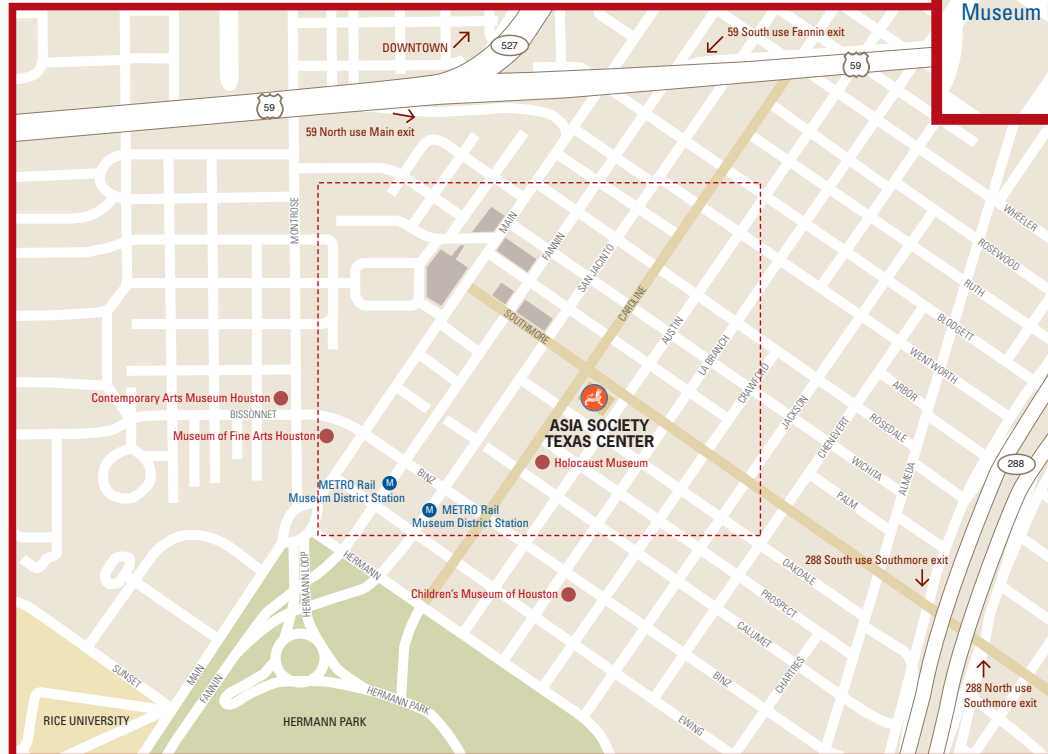

## From 59 South

1. Start out going **north** on US 59, Southwest Freeway
2. Take the **Main St.** Exit
3. Turn **right** onto Main St.
4. Turn **left** onto Southmore Blvd.

## From 59 North

1. Start out going **south** on US 59, Southwest Freeway
2. Take the **Fannin St.** Exit
3. Turn **slight-left** onto Fannin St.
4. Turn **left** onto Southmore Blvd.

## From 288 South

1. Start out going **north** on TX 288, South Freeway
2. Take the **Southmore Blvd.** Exit
3. Turn **left** onto Southmore Blvd.

## Parking

 Parking lots indicated in gray

- ① Mann Eye Institute extra lot and adjacent to Minit Man Car Wash  
5100 block Main at Palm  
Houston, TX 77002
- ② Whitney Bank / Mann Eye Institute  
5115 Main at Palm  
Houston, TX 77002
- ③ Whitney Bank Drive-thru  
5100 block Fannin at Southmore  
Houston, TX 77002
- ④ First Presbyterian Church, North Lot  
Main at Southmore  
Entry into this parking lot is accessed via Portland
- ⑤ Lawndale Art Center  
4915 Main at Wichita  
Houston, TX 77002