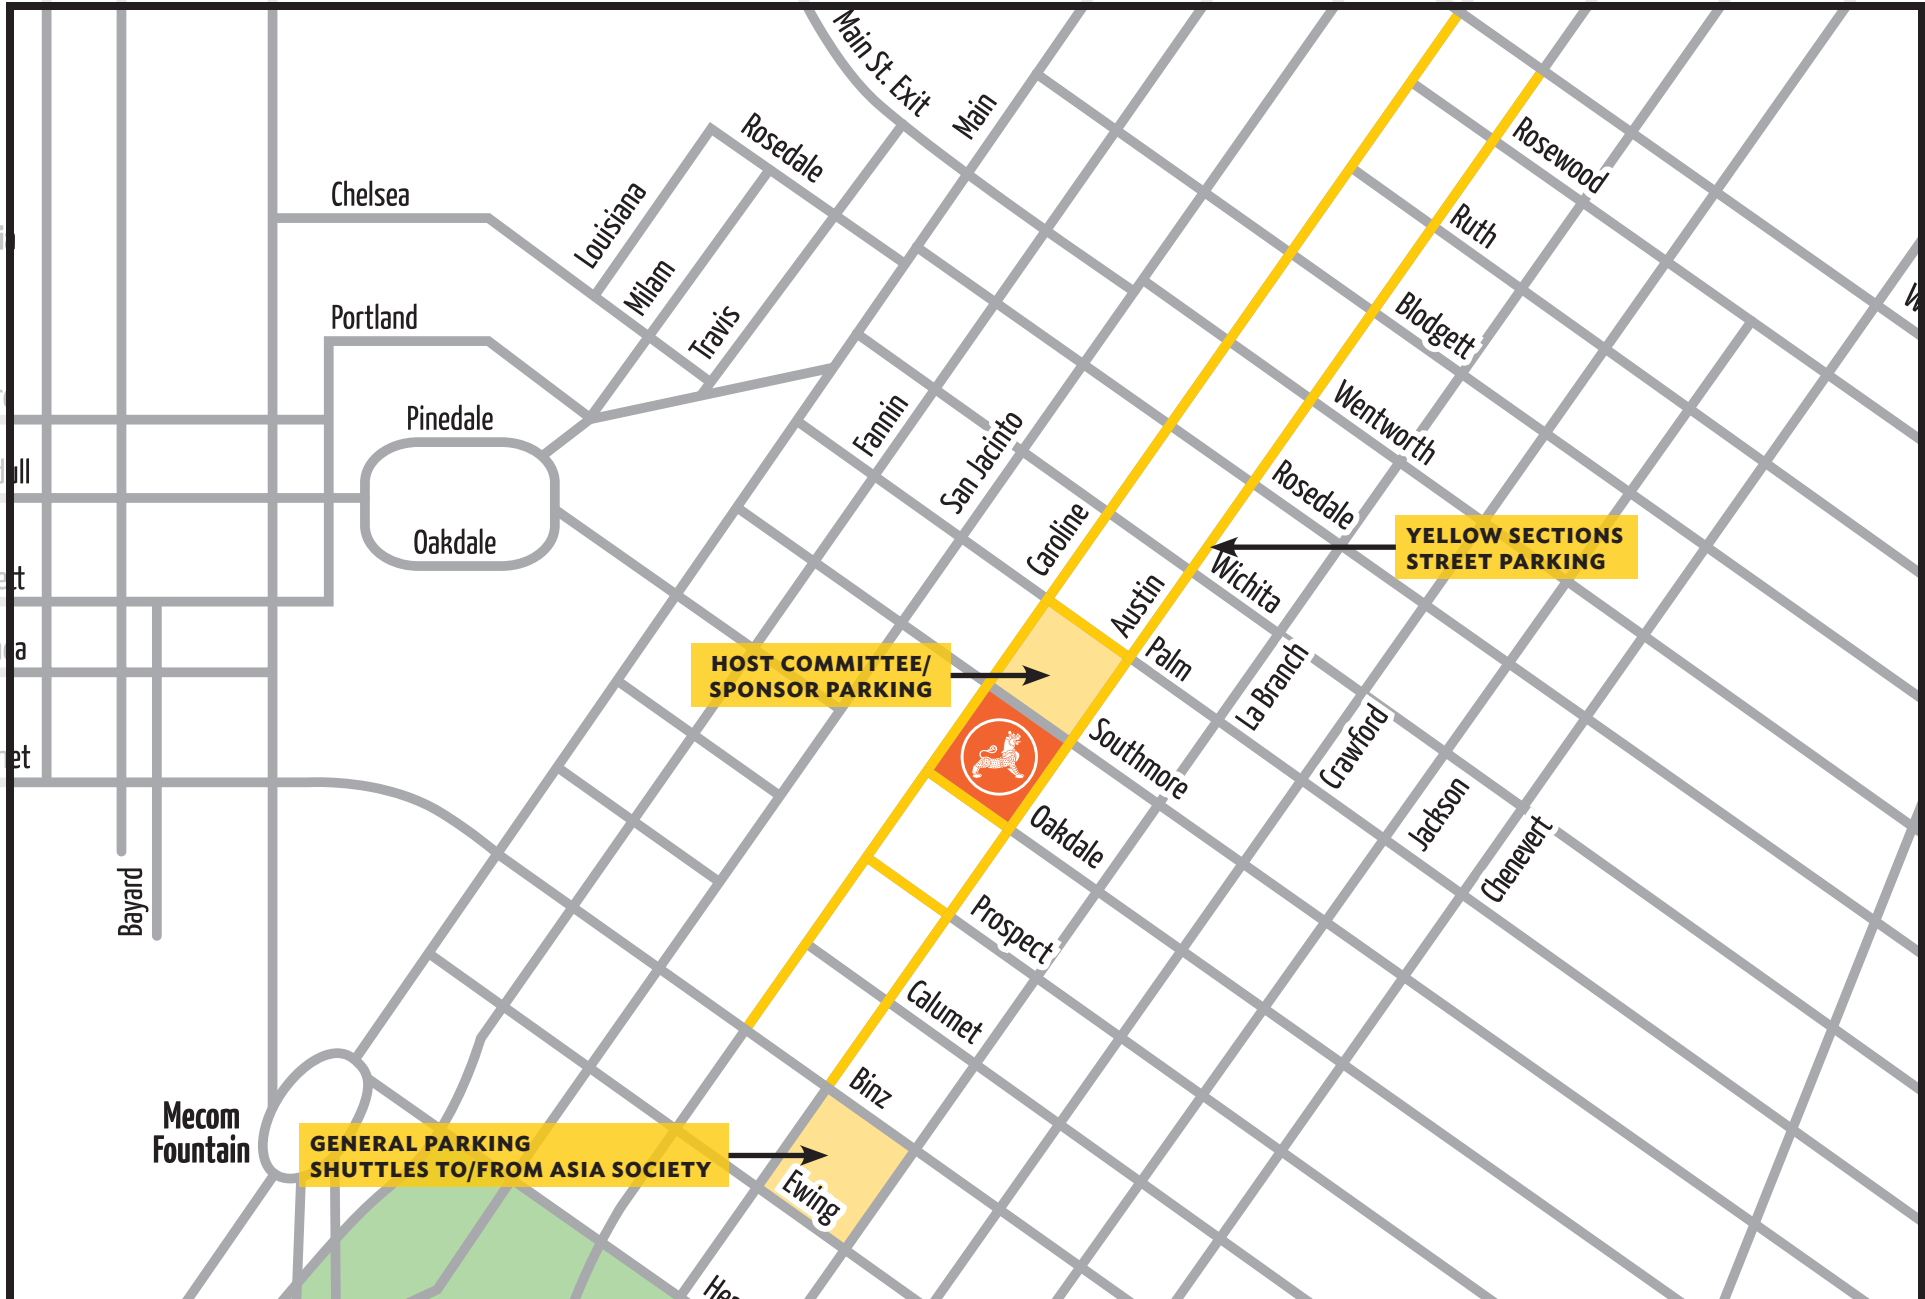

US 59/Southwest Freeway

**YELLOW SECTIONS
STREET PARKING**

**HOST COMMITTEE/
SPONSOR PARKING**

**GENERAL PARKING
SHUTTLES TO/FROM ASIA SOCIETY**

SPOTLIGHT ASIA:
COCKTAILS AND CULTURAL FUSIONS
TRAVEL THE SILK ROAD

Saturday, March 2, 2013
8 PM to Midnight

Asia Society Texas Center | 1370 Southmore at Caroline

Parking