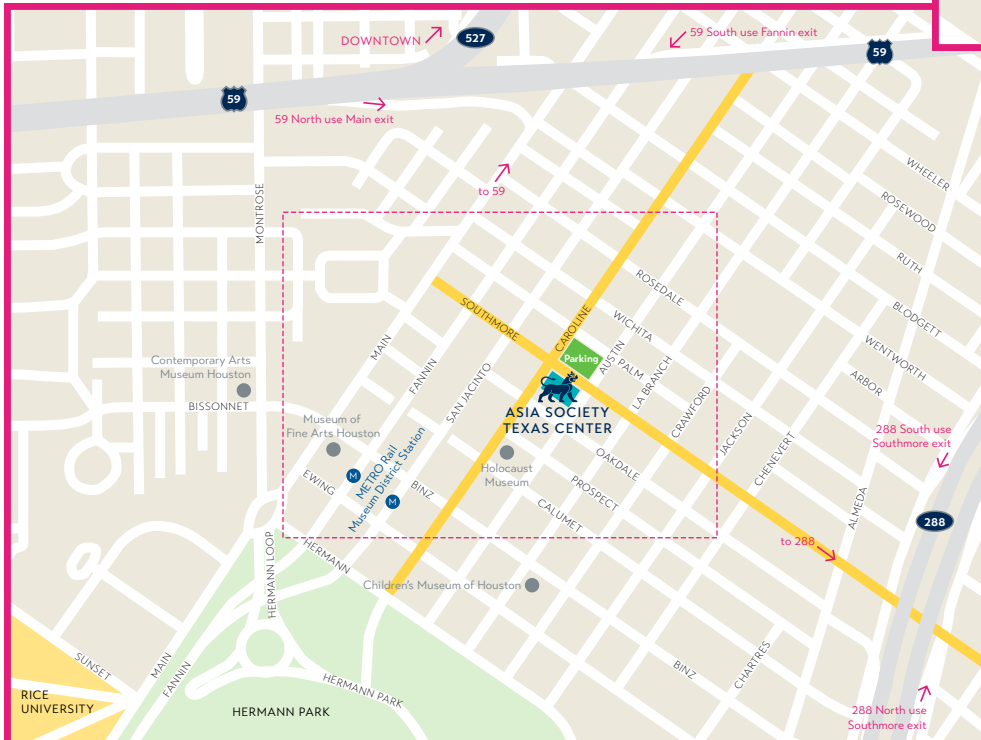

ASIA SOCIETY TEXAS CENTER

>> Driving Directions and Parking

FROM 59 SOUTH

1. Start out going **north** on US 59, Southwest Freeway
2. Take the **Main** Exit
3. Turn **right** onto Main
4. Turn **left** onto Southmore

FROM 59 NORTH

1. Start out going **south** on US 59, Southwest Freeway
2. Take the **Fannin** Exit
3. Turn **slight-left** onto Fannin
4. Turn **left** onto Southmore

FROM 288 SOUTH

1. Start out going **north** on TX 288, South Freeway
2. Take the **Southmore** Exit
3. Turn **left** onto Southmore

FROM 288 NORTH

1. Start out going **south** on TX 288, South Freeway
2. Take the **Southmore** Exit
3. Turn **right** onto Southmore

Asia Society Texas Center Parking Southmore at Caroline

Parking Entrances are located on the **Caroline** and **Austin** sides of the parking lot.

From 59, Southwest Freeway, turn left from Southmore onto Caroline to enter the parking lot.

From 288, South Freeway, turn right onto Austin to enter the parking lot.

HOURS

Tuesday–Sunday, 11AM to 6PM
Closed Mondays and major holidays